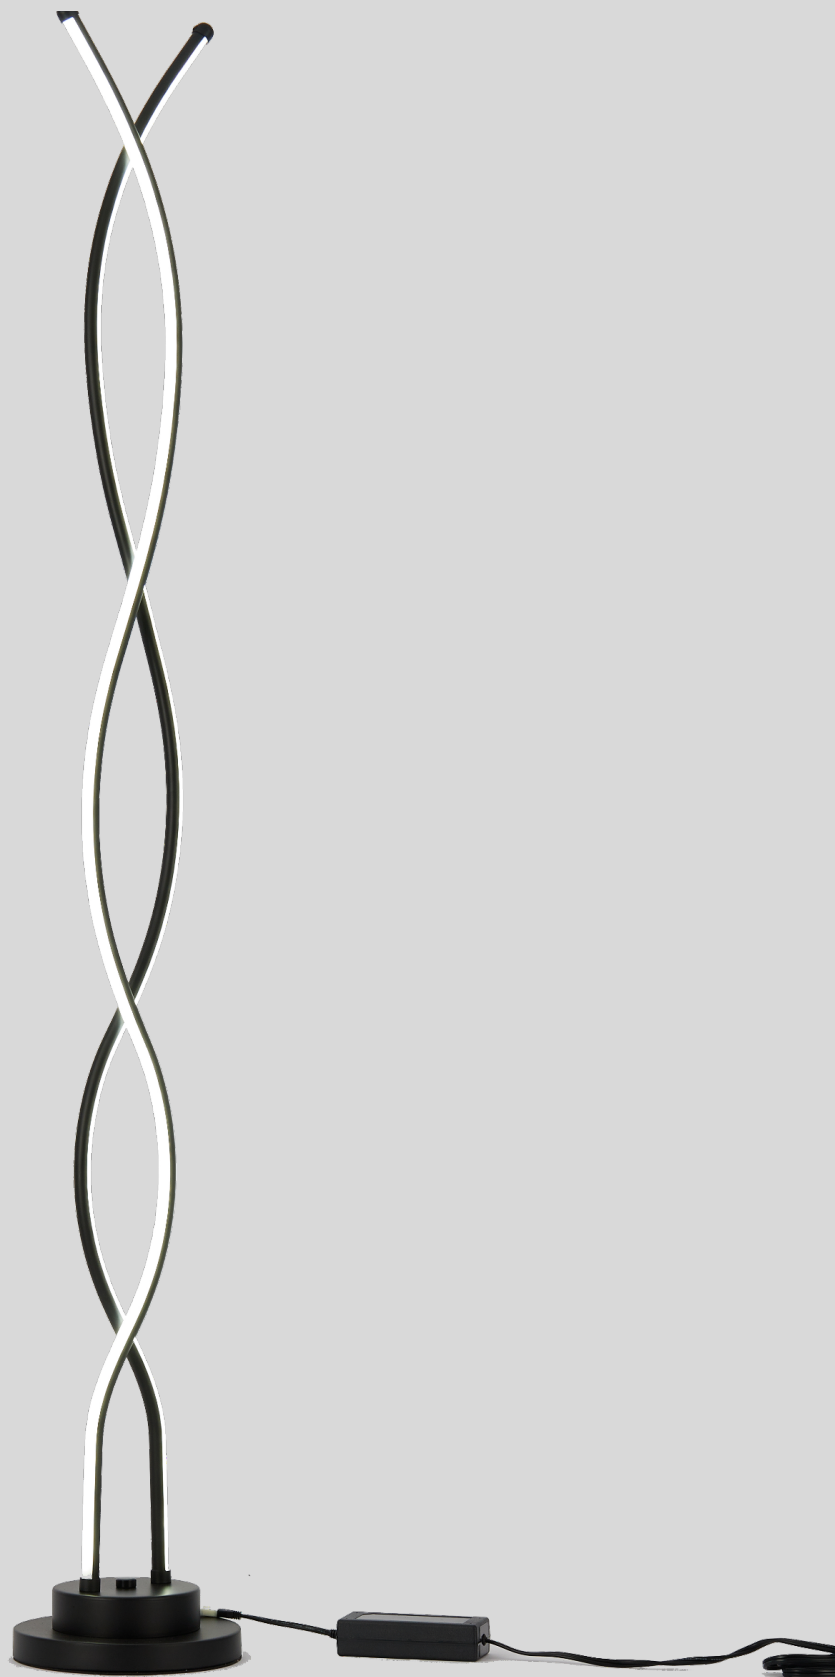

LED 123W
Acero + Aluminio
L1000*W900
*E80mm

LED 119W

Acero +Aluminio Blanco mate

L850*W430*E520mm

LED 119W

Acero +Aluminio Negro mate

L850*W430*E520mm

LED 119W

Acero +Aluminio Oro

L850*W430*E520mm

LED 56W
Acero+ Aluminio
Negro mate
L500mm

LED 62W
Acero+ Aluminio
Negro Mate
L600mm

LED 30W
Acero
Negro mate
D250*H1650mm

LED 36W
Acero
Negro mate
D300*H1650mm

LED 52W
Acero
Negro mate
D200*H1450mm

LED 21W

Acero

Negro Mate

L950*W250*H1650mm

1 luz

LED 57W

Base de Acero
Inoxidable+cristal

D30*400mm

Oro/plata -10

chromo -1C

LED 57W

Base de acero inoxidable /cristal

Plateado/oro -19P/O

Cromo -19C

"19*D30*H400mm

Cable: H3000mm