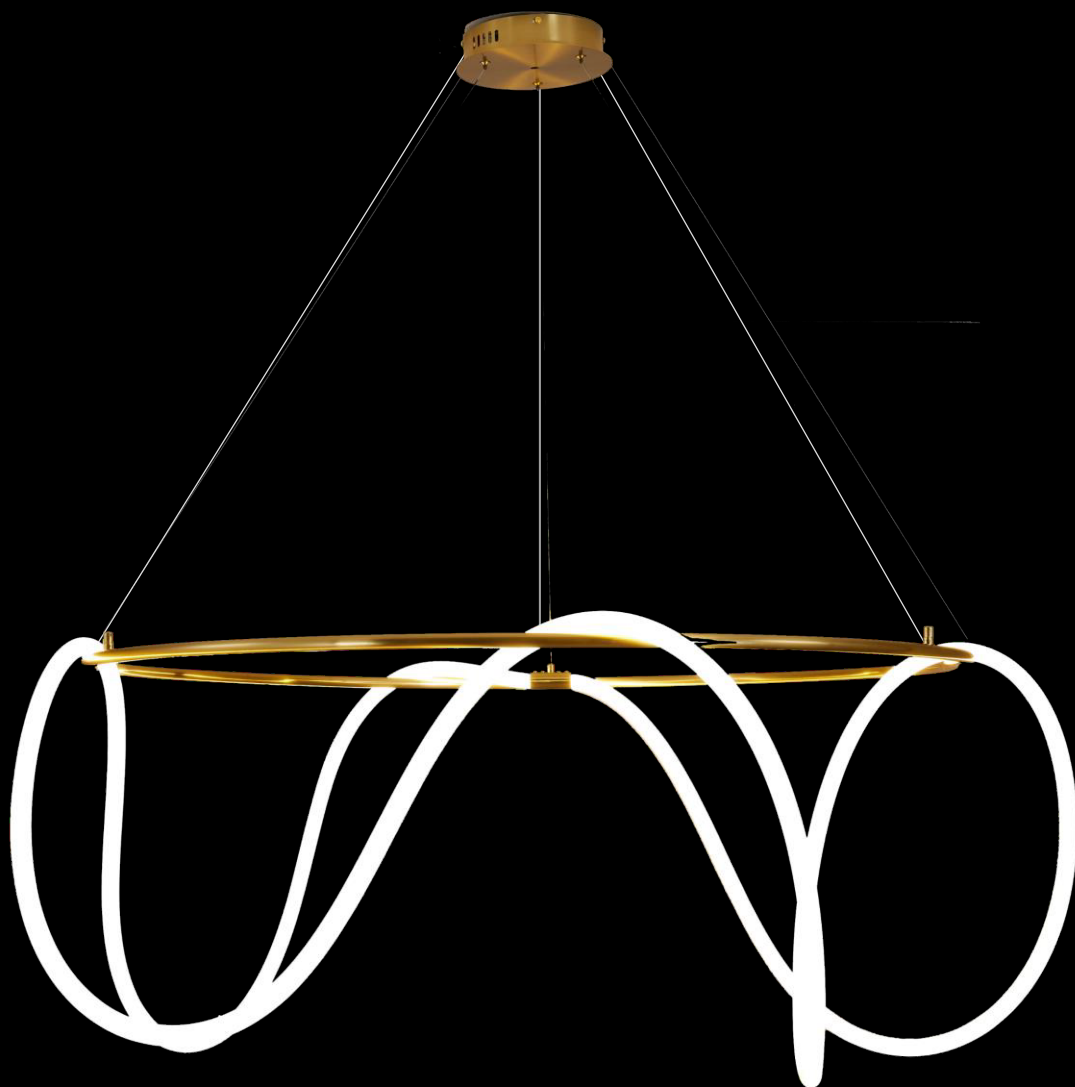

Oro/plata -10

chromo -1C

LED 57W

Base de acero inoxidable /cristal

Plateado/oro -19P/O

Cromo -19C

"19*D30*H400mm

Cable: H3000mm

Base: D500mm"

LED 30W
Acero
Plateado/oro
L1100*H300mm

LED 30W
Base de acero
inoxidable + cristal
Plateado/oro
"10*D130mm
Cable: H1200mm
Base: D500mm"

LED 60W
Acero+K9 cristal
Plateado/Oro
D1200mm