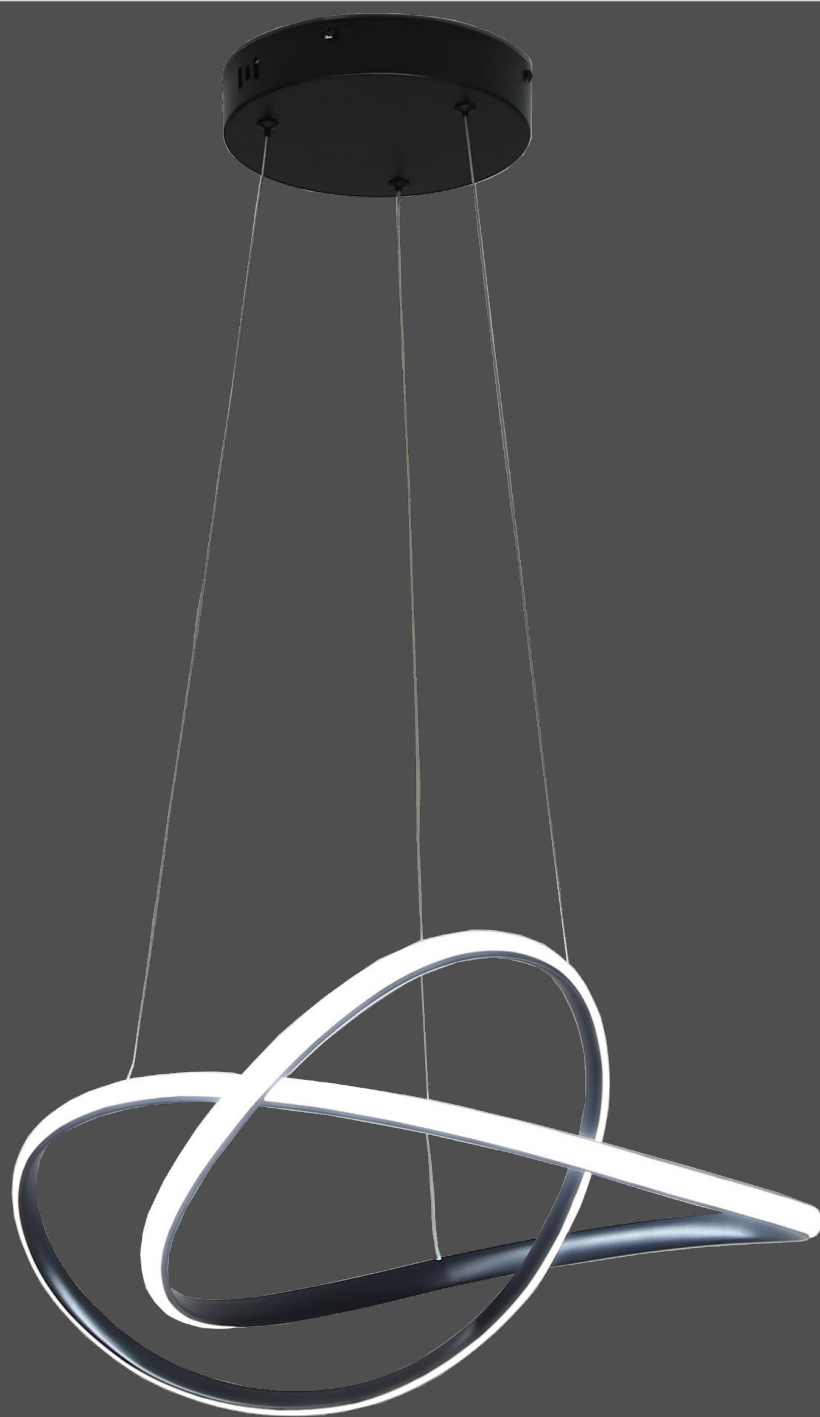

LED 123W
Acero + Aluminio
L1000*W900
*E80mm

LED 119W

Acero +Aluminio Blanco mate

L850*W430*E520mm

LED 119W

Acero +Aluminio Negro mate

L850*W430*E520mm

LED 119W

Acero +Aluminio Oro

L850*W430*E520mm

LED 56W
Acero+ Aluminio
Negro mate
L500mm

LED 62W
Acero+ Aluminio
Negro Mate
L600mm

LED 30W
Acero
Negro mate
D250*H1650mm

LED 36W
Acero
Negro mate
D300*H1650mm

LED 52W
Acero
Negro mate
D200*H1450mm

Oro/plata -10

chromo -1C

LED 57W

Base de acero inoxidable /cristal

Plateado/oro -19P/O

Cromo -19C

"19*D30*H400mm

Cable: H3000mm