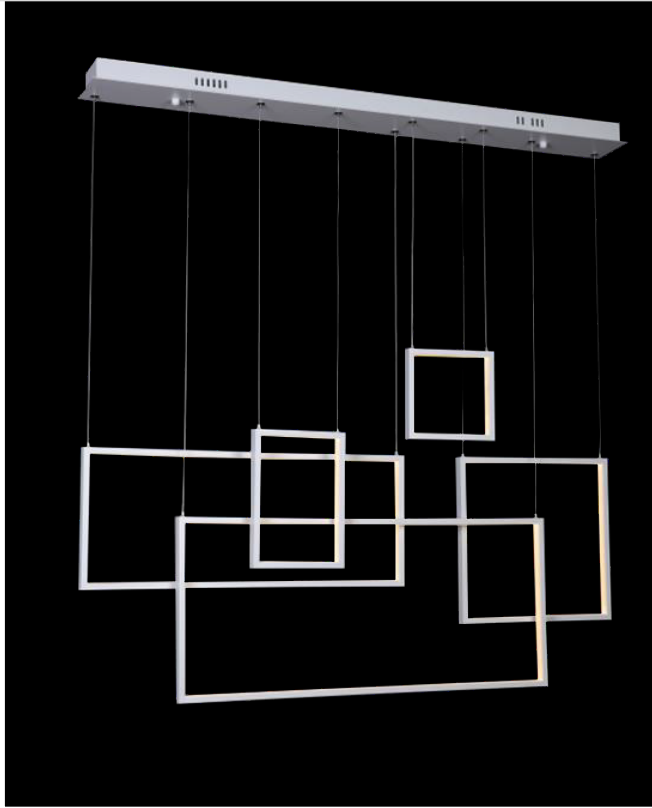

Negro Mate

Blanco Mate

Oro