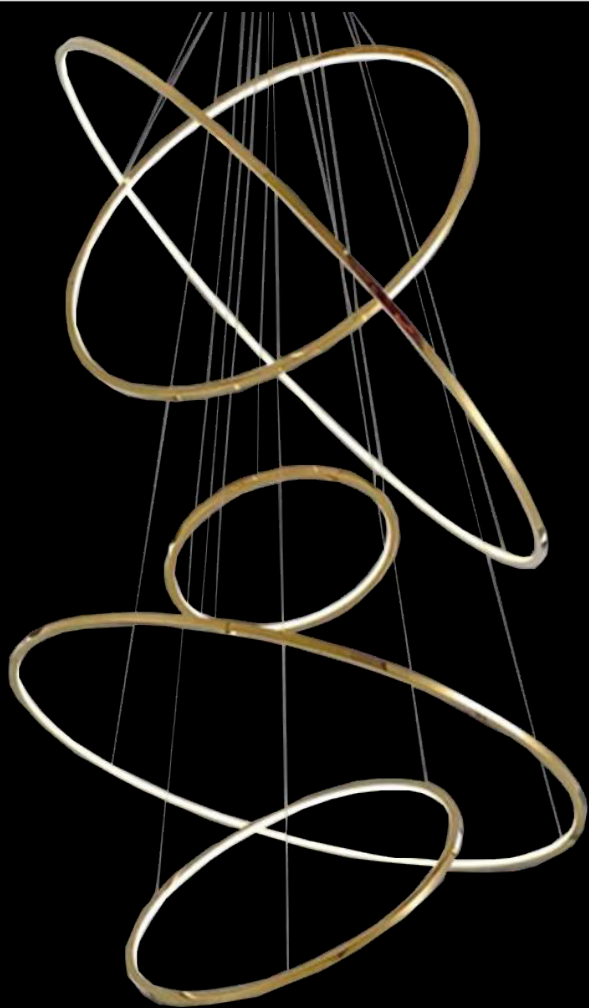

CATÁLOGO 2023

PLATA/ORO
ACERO silicon

-S
LED 20W
L800mm

-L
LED 40W
L1500mm

-M
LED 30W
L1100mm

-XL
LED 60W
L2000mm

Aluminio+pc

Negro

(10 Cabezas)
LED 50W
L520*W470*
H2000mm

(20 cabezas)
LED 65W
L1020*W470*
H2000mm

(30 cabezas)
LED 100W
L1520*W470*
H2000mm

Acero inoxidable

"110V
LED 144W"

Negro
cromo
Plateado/oro

"D200+D400+D600
+D800+D1000mm"